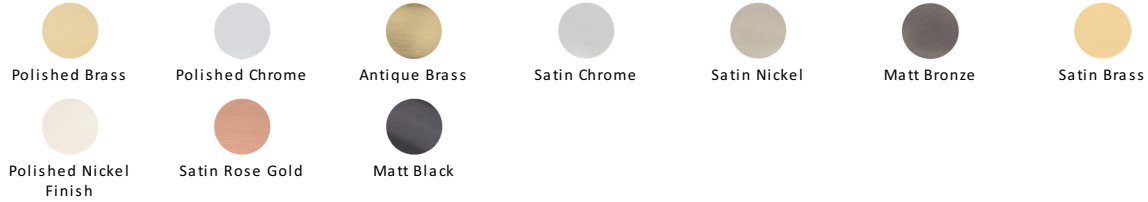

## Metro Cabinet Pull Handle

C0337 128-PC

Heritage Brass Cabinet Pull Metro Design 128mm CTC Polished Chrome Finish

**Material:**

Solid Brass

**Finish:**

Polished Chrome

### Available Finishes

### Available Sizes

### About the Finish

**Polished Chrome**

A bold, contemporary finish; low maintenance and easy to clean. The mirror effect reflects light and colour and will complement any colour scheme