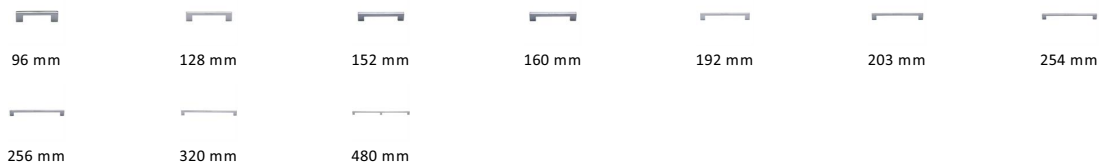

Metro Cabinet Pull Handle

C0337 128-PC

Heritage Brass Cabinet Pull Metro Design 128mm CTC Polished Chrome Finish

Material:
Solid Brass

Finish:
Polished Chrome

Available Finishes

Available Sizes

Product Dimensions (All dimensions are in millimeters unless otherwise indicated)

Length	148	CTC	128	Width	10	Projection	30
Base	20						

About the Finish

Polished Chrome

A bold, contemporary finish; low maintenance and easy to clean. The mirror effect reflects light and colour and will complement any colour scheme