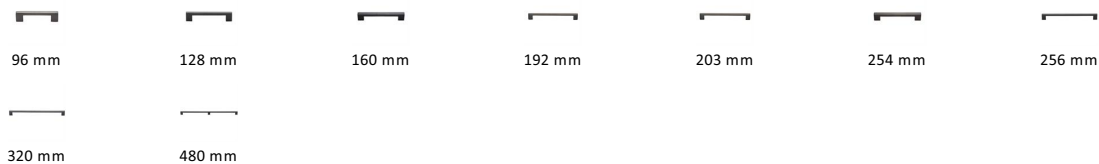

Metro Cabinet Pull Handle

C0337 128-MB

Heritage Brass Cabinet Pull Metro Design 128mm CTC Matt Bronze Finish

Material:
Solid Brass

Finish:
Matt Bronze

Available Finishes

Available Sizes

Product Dimensions (All dimensions are in millimeters unless otherwise indicated)

Length	148	CTC	128	Width	10	Projection	30
Base	20						

About the Finish

Matt Bronze

An aged finish on brass creating a vintage appearance, yet one that also looks outstanding in contemporary schemes. Over a period of time the bronze colour will lighten along any edges and surfaces that are frequently touched and create a naturally aged appearance highlighting frequently touched areas and exposing the brass below.