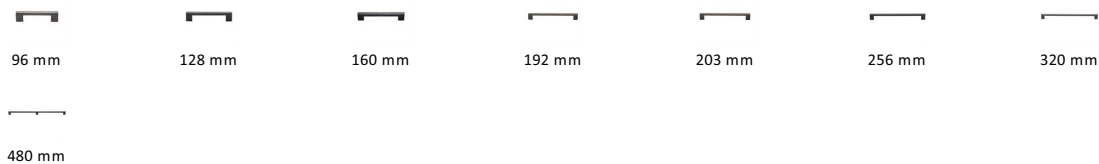

Metro Cabinet Pull Handle

C0337 128-MB

Heritage Brass Cabinet Pull Metro Design 128mm CTC Matt Bronze Finish

Material:
Solid Brass

Finish:
Matt Bronze

Available Finishes

Available Sizes

Product Dimensions (All dimensions are in millimeters unless otherwise indicated)

Length	148	Width	10	CTC	128	Projection	30
Base	20						

About the Finish

Matt Bronze

An aged finish on brass creating a vintage appearance, yet one that also looks outstanding in contemporary schemes. Over a period of time the bronze colour will lighten along any edges and surfaces that are frequently touched and create a naturally aged appearance highlighting frequently touched areas and exposing the brass below.