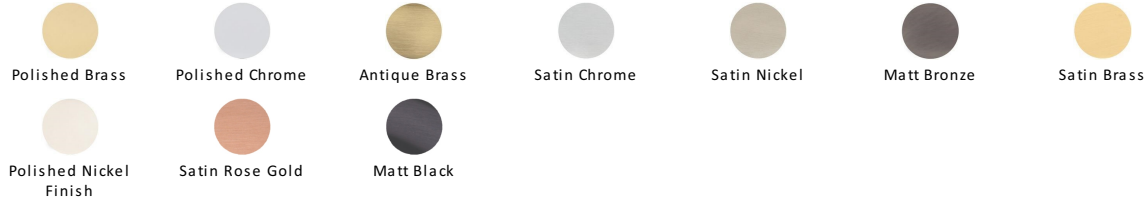

Deco Cabinet Pull Handle

C0334 96-SC

Heritage Brass Cabinet Pull Deco Design 96mm CTC Satin Chrome Finish

Material:

Solid Brass

Finish:

Satin Chrome

Available Finishes

Available Sizes

Product Dimensions (All dimensions are in millimeters unless otherwise indicated)

Length	113	Width	25	CTC	96	Projection	35
Base	17						

About the Finish

Satin Chrome

The brush marks of satin chrome will appeal to those who favour an industrial yet contemporary chrome finish. Satin Chrome Finish is also less prone to finger marks than polished chrome.