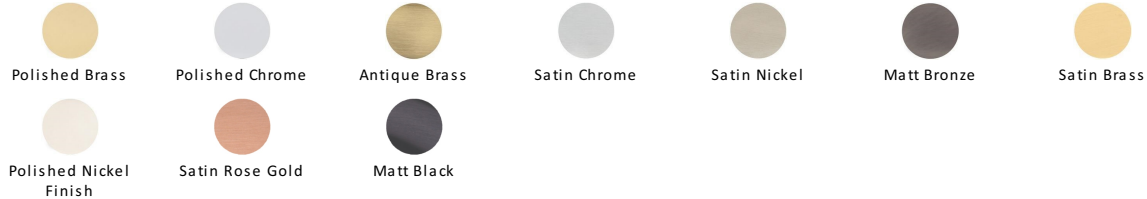

Deco Cabinet Pull Handle

C0334 254-BKMT

Heritage Brass Cabinet Pull Deco Design 254mm CTC Matt Black Finish

Material:
Solid Brass**Finish:**
Matt Black

Available Finishes

Available Sizes

Product Dimensions (All dimensions are in millimeters unless otherwise indicated)

Length	271	Width	25	CTC	254	Projection	35
Base	17						

About the Finish

Matt Black

A matt black powder coating is applied over Solid Brass to create our distinctive Matt Black contemporary look.

Useful Information