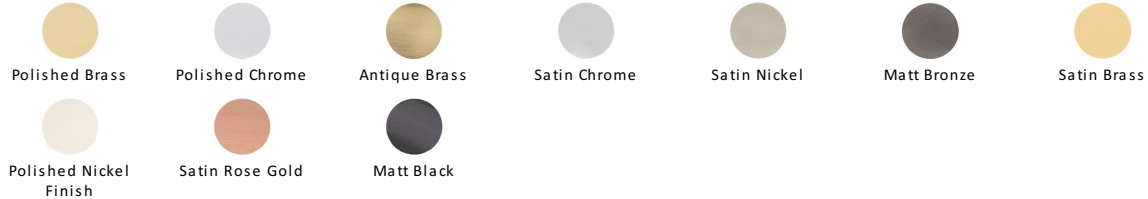

Deco Cabinet Pull Handle

C0334 254-SC

Heritage Brass Cabinet Pull Deco Design 254mm CTC Satin Chrome Finish

Material:
Solid Brass

Finish:
Satin Chrome

Available Finishes

Available Sizes

Product Dimensions (All dimensions are in millimeters unless otherwise indicated)

Length	271	Width	25	CTC	254	Projection	35
Base	17						

About the Finish

Satin Chrome

The brush marks of satin chrome will appeal to those who favour an industrial yet contemporary chrome finish. Satin Chrome Finish is also less prone to finger marks than polished chrome.