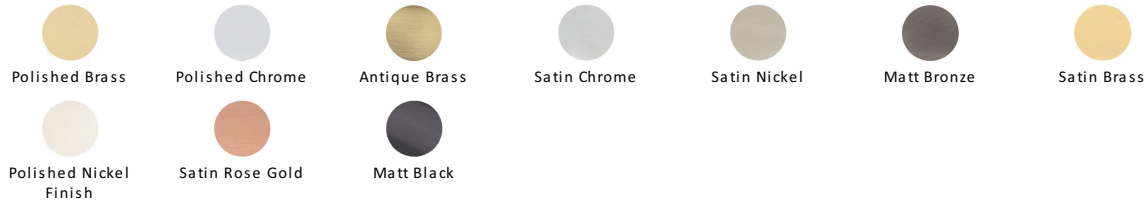

## Bauhaus Cabinet Pull Handle

C0312 160-MB

Heritage Brass Cabinet Pull Bauhaus Design 160mm CTC Matt Bronze Finish

**Material:**  
Solid Brass

**Finish:**  
Matt Bronze

### Available Finishes

### Available Sizes

#### Matt Bronze

An aged finish on brass creating a vintage appearance, yet one that also looks outstanding in contemporary schemes. Over a period of time the bronze colour will lighten along any edges and surfaces that are frequently touched and create a naturally aged appearance highlighting frequently touched areas and exposing the brass below.