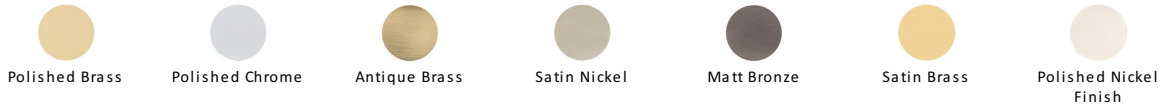

Knurled Cabinet Pull Handle with Rose

V4459 160-PC

Heritage Brass Cabinet Pull Knurled Design with 16mm Rose 160mm CTC Polished Chrome finish

Material:
Solid Brass

Finish:
Polished Chrome

Available Finishes

Polished Brass

Polished Chrome

Antique Brass

Satin Nickel

Matt Bronze

Satin Brass

Polished Nickel
Finish

Available Sizes

96 mm

128 mm

160 mm

Product Dimensions (All dimensions are in millimeters unless otherwise indicated)

Length	192	Width	32.5	CTC	160	Maximum Diameter	11
Base	8						

About the Finish

Polished Chrome

A bold, contemporary finish; low maintenance and easy to clean. The mirror effect reflects light and colour and will complement any colour scheme