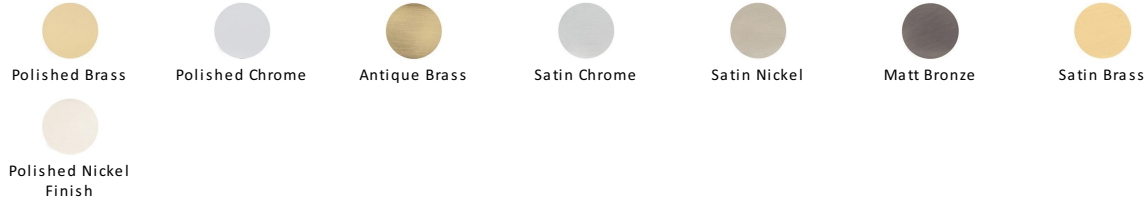

Venetian Cabinet Knob with Square Backplate

SQ4547-SN

Heritage Brass Cabinet Knob Venetian Design with Square Backplate 32mm Satin Nickel finish

Material:

Solid Brass

Finish:

Satin Nickel

Available Finishes

Product Dimensions (All dimensions are in millimeters unless otherwise indicated)

Projection 36 **Maximum Diameter** 32 **Base** 38

About the Finish

Satin Nickel

With its honeyed grey tone created by brushed nickel plating on brass, this finish closely matches Stainless Steel but offers a warm and subtle alternative which is popular in traditional and modern décors.