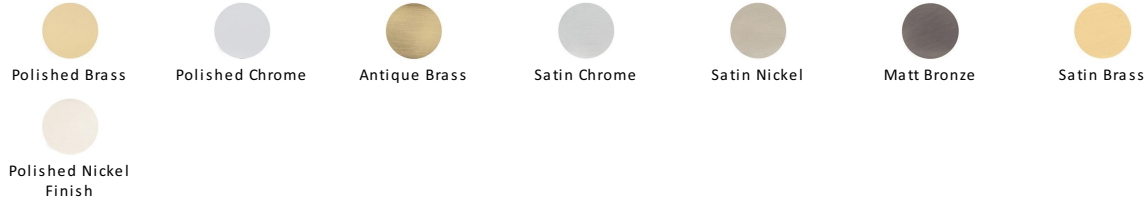

Venetian Cabinet Knob with Square Backplate

SQ4547-PC

Heritage Brass Cabinet Knob Venetian Design with Square Backplate 32mm Polished Chrome finish

Material:

Solid Brass

Finish:

Polished Chrome

Available Finishes

Product Dimensions (All dimensions are in millimeters unless otherwise indicated)

Projection 36 **Maximum Diameter** 32 **Base** 38

About the Finish

Polished Chrome

A bold, contemporary finish; low maintenance and easy to clean. The mirror effect reflects light and colour and will complement any colour scheme