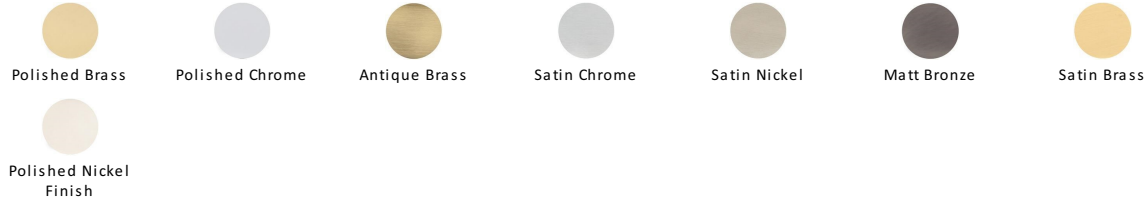

## Venetian Cabinet Knob with Square Backplate

SQ4547-AT

Heritage Brass Cabinet Knob Venetian Design with Square Backplate 32mm Antique Brass finish

**Material:**  
Solid Brass

**Finish:**  
Antique Brass

### Available Finishes

### About the Finish

#### Antique Brass

With russet hues and a brass undertone, this variation on brass retains a warm and mellow character but adds age and maturity by highlighting the variance of shades making each piece both alluring and unique.