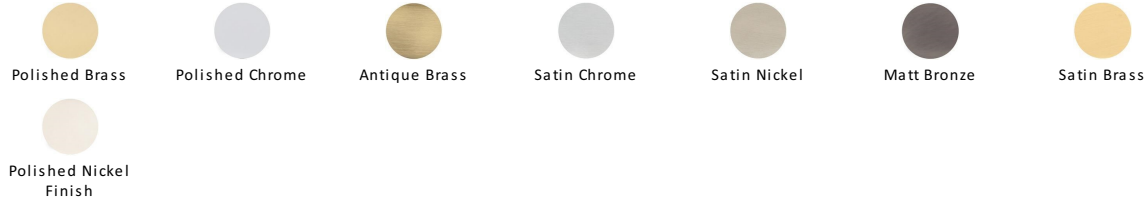

Diamond Cut Cabinet Knob with Square Backplate

SQ4545-SC

Heritage Brass Cabinet Knob Diamond Cut Design with Square Backplate 32mm Satin Chrome finish

Material:

Solid Brass

Finish:

Satin Chrome

Available Finishes

Product Dimensions (All dimensions are in millimeters unless otherwise indicated)

Projection 32 **Maximum Diameter** 31 **Base** 38

About the Finish

Satin Chrome

The brush marks of satin chrome will appeal to those who favour an industrial yet contemporary chrome finish. Satin Chrome Finish is also less prone to finger marks than polished chrome.