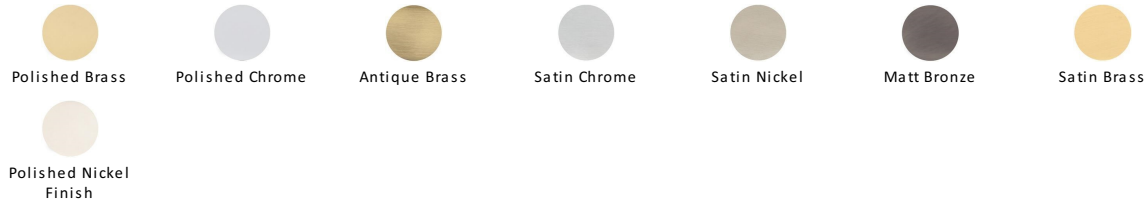

## Domed Cabinet Knob with Square Backplate

SQ3950-SN

Heritage Brass Cabinet Knob Domed Design with Square Backplate 32mm Satin Nickel finish

**Material:**

Solid Brass

**Finish:**

Satin Nickel

### Available Finishes

### About the Finish

**Satin Nickel**

With its honeyed grey tone created by brushed nickel plating on brass, this finish closely matches Stainless Steel but offers a warm and subtle alternative which is popular in traditional and modern décors.