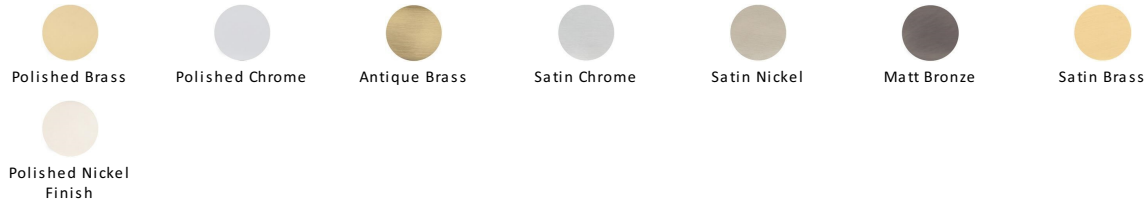

Domed Cabinet Knob with Square Backplate

SQ3950-SN

Heritage Brass Cabinet Knob Domed Design with Square Backplate 32mm Satin Nickel finish

Material:

Solid Brass

Finish:

Satin Nickel

Available Finishes

Satin Nickel

With its honeyed grey tone created by brushed nickel plating on brass, this finish closely matches Stainless Steel but offers a warm and subtle alternative which is popular in traditional and modern décors.