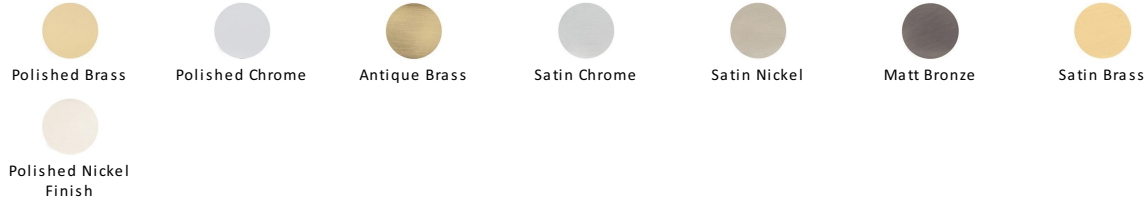

Domed Cabinet Knob with Square Backplate

SQ3950-SC

Heritage Brass Cabinet Knob Domed Design with Square Backplate 32mm Satin Chrome finish

Material:

Solid Brass

Finish:

Satin Chrome

Available Finishes

Product Dimensions (All dimensions are in millimeters unless otherwise indicated)

Projection 34 **Maximum Diameter** 32 **Base** 38

About the Finish

Satin Chrome

The brush marks of satin chrome will appeal to those who favour an industrial yet contemporary chrome finish. Satin Chrome Finish is also less prone to finger marks than polished chrome.