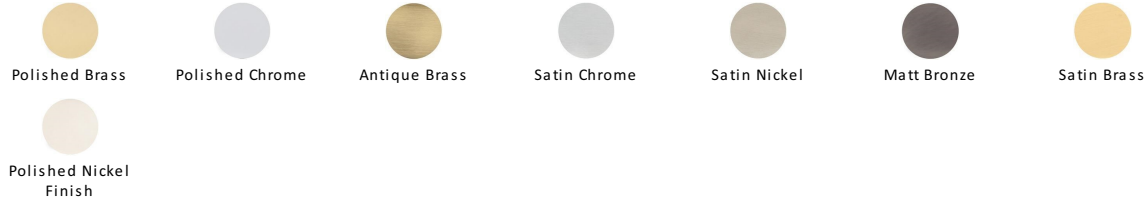

Domed Cabinet Knob with Square Backplate

SQ3950-SB

Heritage Brass Cabinet Knob Domed Design with Square Backplate 32mm Satin Brass finish

Material:
Solid Brass

Finish:
Satin Brass

Available Finishes

Product Dimensions (All dimensions are in millimeters unless otherwise indicated)

Projection 34 **Maximum Diameter** 32 **Base** 38

About the Finish

Satin Brass

A modern alternative to the traditional polished brass, this attractive brushed texture beautifully mellows and adds warmth to both a traditional and a soft contemporary décor.