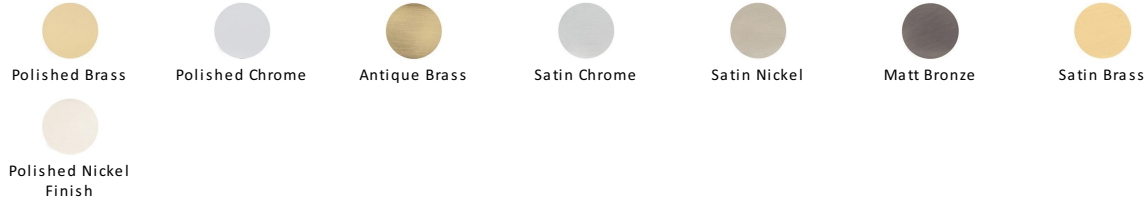

Domed Cabinet Knob with Square Backplate

SQ3950-PC

Heritage Brass Cabinet Knob Domed Design with Square Backplate 32mm Polished Chrome finish

Material:

Solid Brass

Finish:

Polished Chrome

Available Finishes

Product Dimensions (All dimensions are in millimeters unless otherwise indicated)

Projection 34 **Maximum Diameter** 32 **Base** 38

About the Finish

Polished Chrome

A bold, contemporary finish; low maintenance and easy to clean. The mirror effect reflects light and colour and will complement any colour scheme