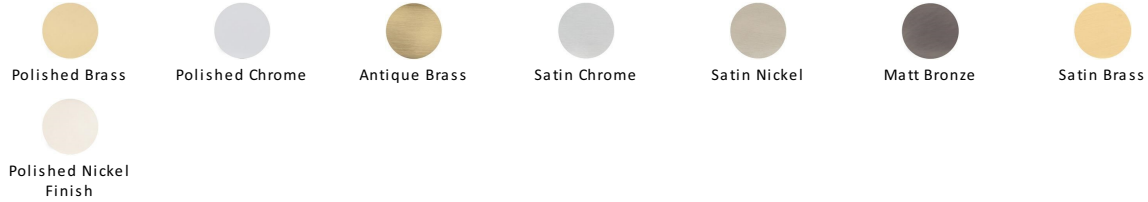

## Domed Cabinet Knob with Square Backplate

SQ3950-PC

Heritage Brass Cabinet Knob Domed Design with Square Backplate 32mm Polished Chrome finish

**Material:**

Solid Brass

**Finish:**

Polished Chrome

### Available Finishes

### About the Finish

**Polished Chrome**

A bold, contemporary finish; low maintenance and easy to clean. The mirror effect reflects light and colour and will complement any colour scheme