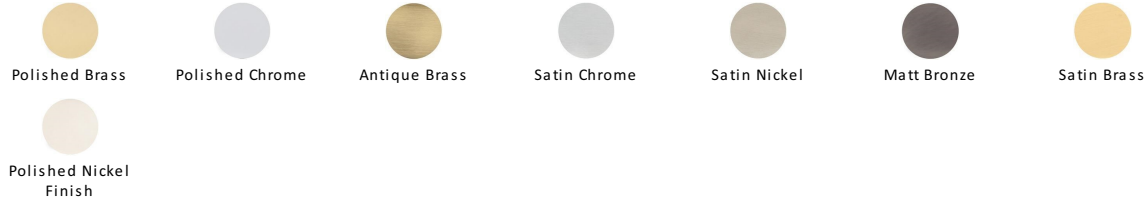

Knurled Disc Cabinet Knob with Square Backplate

SQ3884-SC

Heritage Brass Cabinet Knob Disc Knurled Design with Square Backplate 32mm Satin Chrome finish

Material:
Solid Brass

Finish:
Satin Chrome

Available Finishes

Product Dimensions (All dimensions are in millimeters unless otherwise indicated)

Projection 33 **Maximum Diameter** 32 **Base** 38

About the Finish

Satin Chrome

The brush marks of satin chrome will appeal to those who favour an industrial yet contemporary chrome finish. Satin Chrome Finish is also less prone to finger marks than polished chrome.