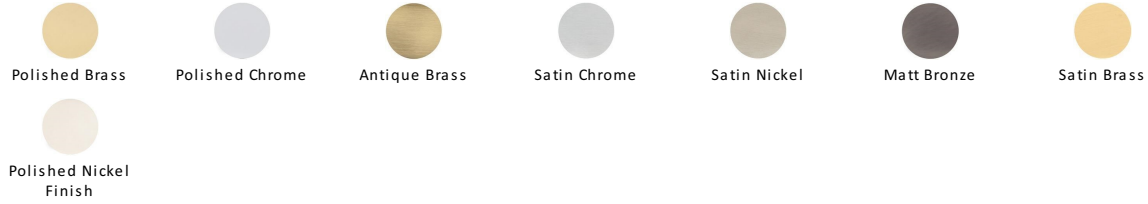

Knurled Disc Cabinet Knob with Square Backplate

SQ3884-PNF

Heritage Brass Cabinet Knob Disc Knurled Design with Square Backplate 32mm Polished Nickel finish

Material:
Solid Brass

Finish:
Polished Nickel Finish

Available Finishes

Product Dimensions (All dimensions are in millimeters unless otherwise indicated)

Projection 33 **Maximum Diameter** 32 **Base** 38

About the Finish

Polished Nickel Finish

With its subtle golden hue this is a mellow alternative to polished chrome. The finish is not coated and will oxidise naturally. If not regularly buffed with a soft cloth this finish will subtly change over time by taking on an aged patina.