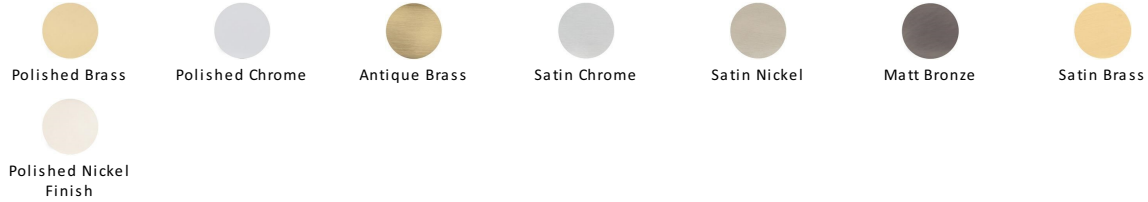

Disc Cabinet Knob With Square Backplate

SQ3880-PC

Heritage Brass Cabinet Knob Disc Design with Square Backplate 32mm Polished Chrome finish

Material:

Solid Brass

Finish:

Polished Chrome

Available Finishes

Product Dimensions (All dimensions are in millimeters unless otherwise indicated)

Projection 33 **Maximum Diameter** 32 **Base** 38

About the Finish

Polished Chrome

A bold, contemporary finish; low maintenance and easy to clean. The mirror effect reflects light and colour and will complement any colour scheme