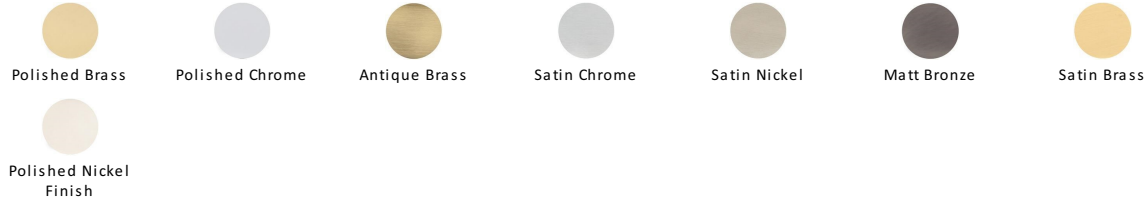

## Disc Cabinet Knob With Square Backplate

SQ3880-AT

Heritage Brass Cabinet Knob Disc Design with Square Backplate 32mm Antique Brass finish

**Material:**  
Solid Brass

**Finish:**  
Antique Brass

### Available Finishes

### About the Finish

#### Antique Brass

With russet hues and a brass undertone, this variation on brass retains a warm and mellow character but adds age and maturity by highlighting the variance of shades making each piece both alluring and unique.