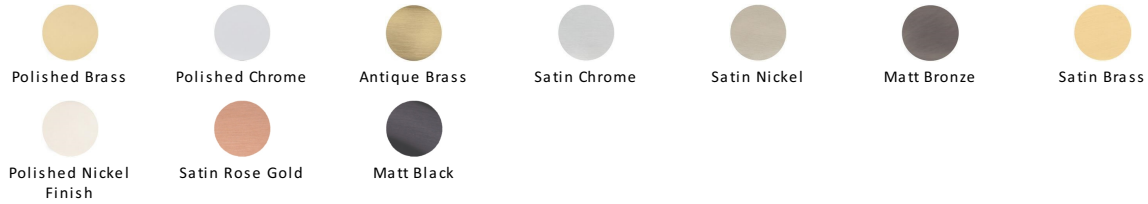

Victorian Round Cabinet Knob with Square Backplate

SQ113-SRG

Heritage Brass Cabinet Knob Victorian Round Design with Square Backplate 32mm Satin Rose Gold finish

Material:

Solid Brass

Finish:

Satin Rose Gold

Available Finishes

Product Dimensions (All dimensions are in millimeters unless otherwise indicated)

Projection 33 **Maximum Diameter** 32 **Base** 38

About the Finish

Satin Rose Gold

Rose Gold is a traditional alloy used in Jewellery, blending gold with copper to create a delightful rosy red tint. We have replicated a similar appearance by electroplating copper over solid brass. Our Rose Gold finish will add a touch of warmth and luxury to any creation.