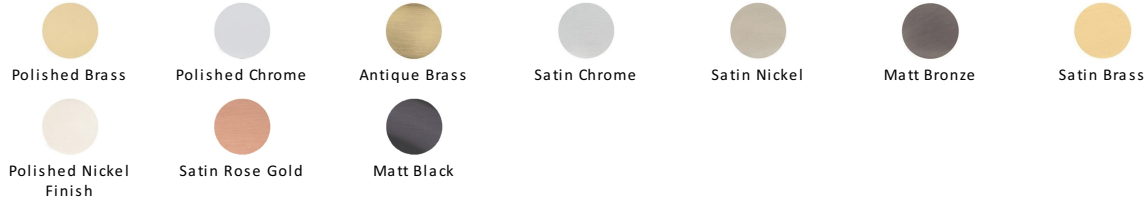

## Victorian Round Cabinet Knob with Square Backplate

SQ113-PNF

Heritage Brass Cabinet Knob Victorian Round Design with Square Backplate 32mm Polished Nickel finish

**Material:**

Solid Brass

**Finish:**

Polished Nickel Finish

### Available Finishes

### About the Finish

**Polished Nickel Finish**

With its subtle golden hue this is a mellow alternative to polished chrome. The finish is not coated and will oxidise naturally. If not regularly buffed with a soft cloth this finish will subtly change over time by taking on an aged patina.