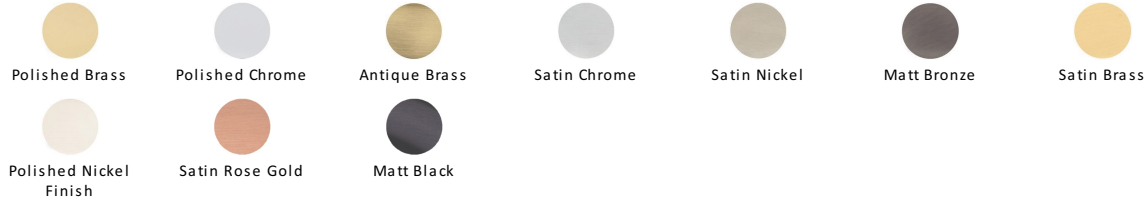

Victorian Round Cabinet Knob with Square Backplate

SQ113-PC

Heritage Brass Cabinet Knob Victorian Round Design with Square Backplate 32mm Polished Chrome finish

Material:
Solid Brass

Finish:
Polished Chrome

Available Finishes

Product Dimensions (All dimensions are in millimeters unless otherwise indicated)

Projection 33 **Maximum Diameter** 32 **Base** 38

About the Finish

Polished Chrome

A bold, contemporary finish; low maintenance and easy to clean. The mirror effect reflects light and colour and will complement any colour scheme