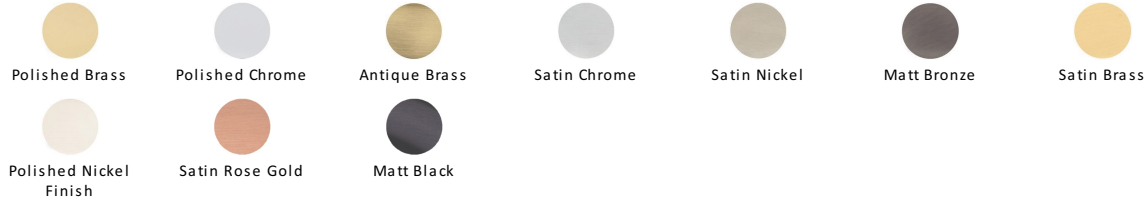

## Victorian Round Cabinet Knob with Square Backplate

SQ113-PB

Heritage Brass Cabinet Knob Victorian Round Design with Square Backplate 32mm Polished Brass finish

**Material:**  
Solid Brass

**Finish:**  
Polished Brass

### Available Finishes

### About the Finish