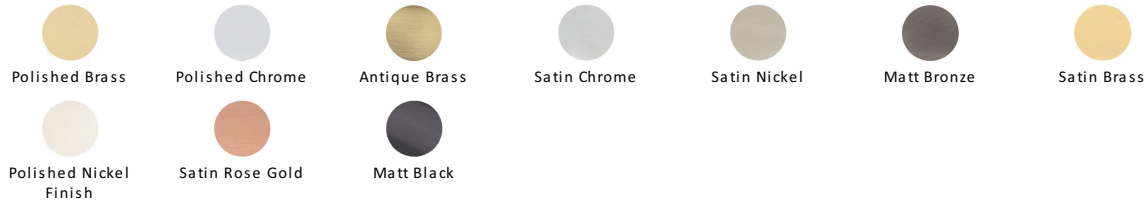

## Victorian Round Cabinet Knob with Square Backplate

SQ113-PB

Heritage Brass Cabinet Knob Victorian Round Design with Square Backplate 32mm Polished Brass finish

**Material:**  
Solid Brass

**Finish:**  
Polished Brass

### Available Finishes

### About the Finish