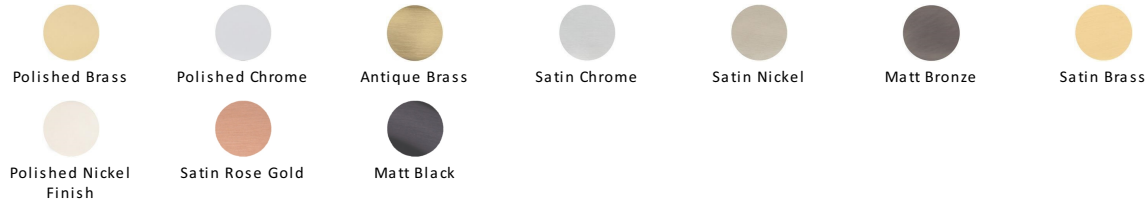

Victorian Round Cabinet Knob with Square Backplate

SQ113-MB

Heritage Brass Cabinet Knob Victorian Round Design with Square Backplate 32mm Matt Bronze finish

Material:
Solid Brass

Finish:
Matt Bronze

Available Finishes

Product Dimensions (All dimensions are in millimeters unless otherwise indicated)

Projection 33 **Maximum Diameter** 32 **Base** 38

About the Finish

Matt Bronze

An aged finish on brass creating a vintage appearance, yet one that also looks outstanding in contemporary schemes. Over a period of time the bronze colour will lighten along any edges and surfaces that are frequently touched and create a naturally aged appearance highlighting frequently touched areas and exposing the brass below.