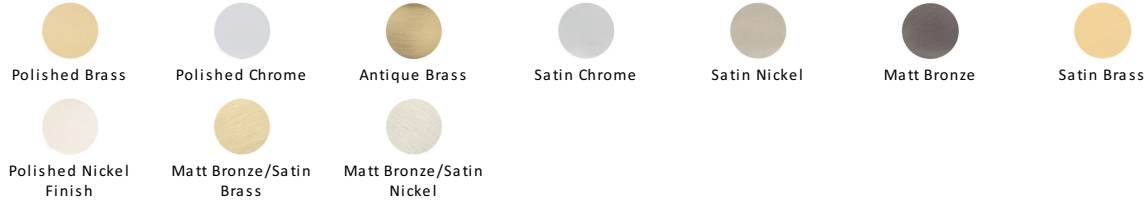

## Knurled Cabinet Pull Handle with Plate

PL4458 96-BSB

Heritage Brass Cabinet Pull Knurled Design with Plate 96mm CTC Matt Bronze/Satin Brass Finish

**Material:**  
Solid Brass

**Finish:**  
Matt Bronze/Satin Brass

### Available Finishes

### Available Sizes