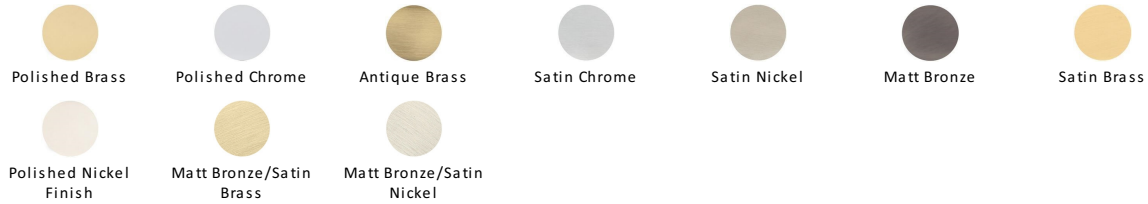

Knurled Cabinet Pull Handle with Plate

PL4458 160-SC

Heritage Brass Cabinet Pull Knurled Design with Plate 160mm CTC Satin Chrome Finish

Material:

Solid Brass

Finish:

Satin Chrome

Available Finishes

Satin Chrome

The brush marks of satin chrome will appeal to those who favour an industrial yet contemporary chrome finish. Satin Chrome Finish is also less prone to finger marks than polished chrome.

Useful Information