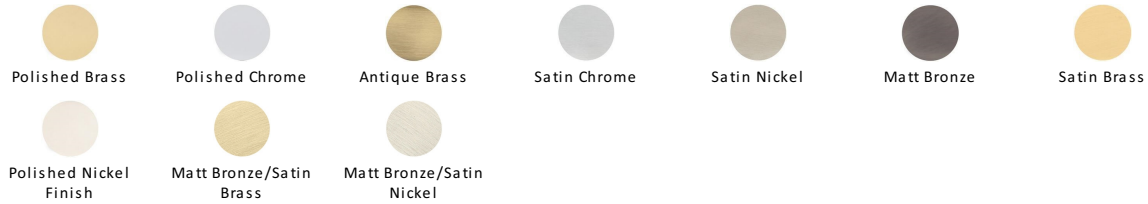

## Knurled Cabinet Pull Handle with Plate

PL4458 160-SC

Heritage Brass Cabinet Pull Knurled Design with Plate 160mm CTC Satin Chrome Finish

**Material:**

Solid Brass

**Finish:**

Satin Chrome

### Available Finishes

### Available Sizes

### About the Finish

**Satin Chrome**

The brush marks of satin chrome will appeal to those who favour an industrial yet contemporary chrome finish. Satin Chrome Finish is also less prone to finger marks than polished chrome.