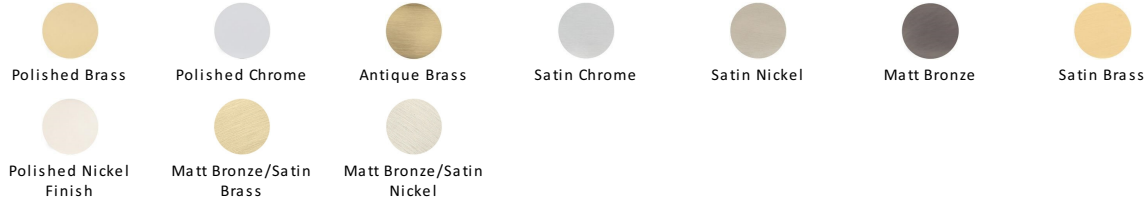

Knurled Cabinet Pull Handle with Plate

PL4458 160-SC

Heritage Brass Cabinet Pull Knurled Design with Plate 160mm CTC Satin Chrome Finish

Material:
Solid Brass

Finish:
Satin Chrome

Available Finishes

Available Sizes

Product Dimensions (All dimensions are in millimeters unless otherwise indicated)

Length	192	CTC	160	Projection	32.5	Maximum Diameter	11
Base Width	19	Base Length	202				

About the Finish

Satin Chrome

The brush marks of satin chrome will appeal to those who favour an industrial yet contemporary chrome finish. Satin Chrome Finish is also less prone to finger marks than polished chrome.