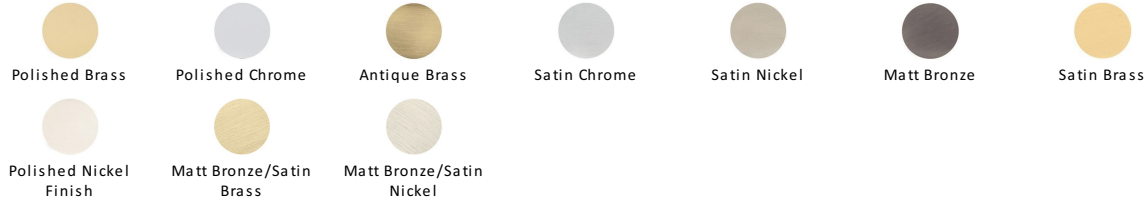

Knurled Cabinet Pull Handle with Plate

PL4458 160-PB

Heritage Brass Cabinet Pull Knurled Design with Plate 160mm CTC Polished Brass Finish

Material:
Solid Brass

Finish:
Polished Brass

Available Finishes

Available Sizes

Product Dimensions (All dimensions are in millimeters unless otherwise indicated)

Length	192	CTC	160	Projection	32.5	Maximum Diameter	11
Base Width	19	Base Length	202				

About the Finish

Polished Brass

Warm, mellow with a sense of heritage and comfort this highly polished finish is opulent without being flamboyant. Polished Brass coordinates perfectly with traditional décor.