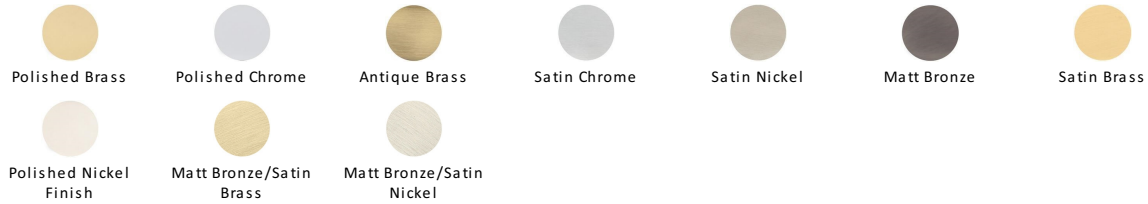

Knurled Cabinet Pull Handle with Plate

PL4458 128-SC

Heritage Brass Cabinet Pull Knurled Design with Plate 128mm CTC Satin Chrome Finish

Material:

Solid Brass

Finish:

Satin Chrome

Available Finishes

About the Finish

Satin Chrome

The brush marks of satin chrome will appeal to those who favour an industrial yet contemporary chrome finish. Satin Chrome Finish is also less prone to finger marks than polished chrome.