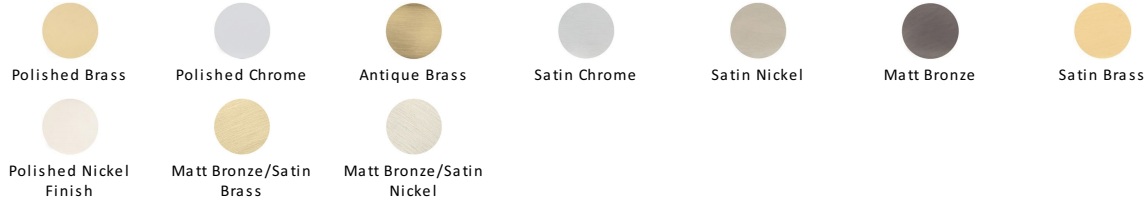

## Knurled Cabinet Pull Handle with Plate

PL4458 128-SC

Heritage Brass Cabinet Pull Knurled Design with Plate 128mm CTC Satin Chrome Finish

**Material:**  
Solid Brass

**Finish:**  
Satin Chrome

### Available Finishes

### Available Sizes

#### Satin Chrome

The brush marks of satin chrome will appeal to those who favour an industrial yet contemporary chrome finish. Satin Chrome Finish is also less prone to finger marks than polished chrome.