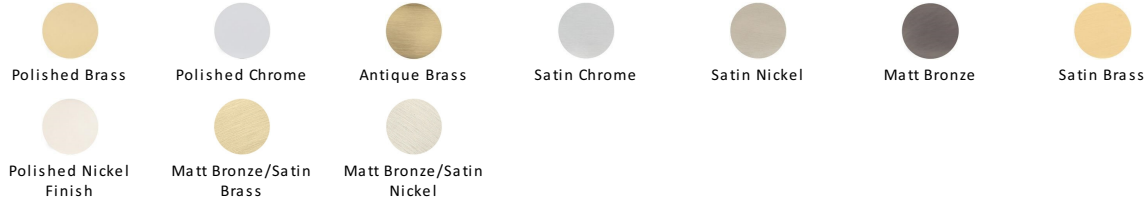

Knurled Cabinet Pull Handle with Plate

PL4458 128-PC

Heritage Brass Cabinet Pull Knurled Design with Plate 128mm CTC Polished Chrome Finish

Material:
Solid Brass

Finish:
Polished Chrome

Available Finishes

Available Sizes

Product Dimensions (All dimensions are in millimeters unless otherwise indicated)

Length	160	CTC	128	Projection	32.5	Maximum Diameter	11
Base Width	19	Base Length	170				

About the Finish

Polished Chrome

A bold, contemporary finish; low maintenance and easy to clean. The mirror effect reflects light and colour and will complement any colour scheme

Useful Information

- If replacing an existing Cabinet Pull it may be simpler to install if you select a pull which matches the existing centre to centre of the screw holes