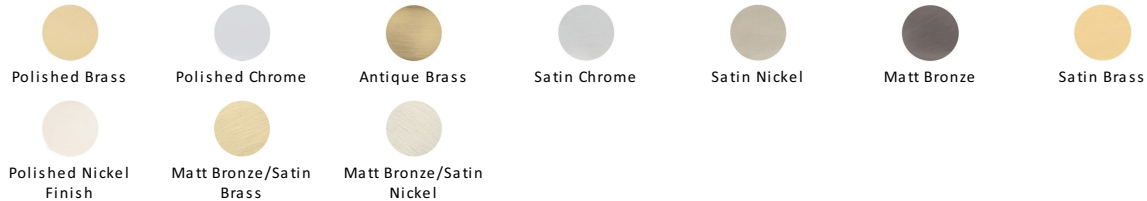

Knurled Cabinet Pull Handle with Plate

PL4458 128-MB

Heritage Brass Cabinet Pull Knurled Design with Plate 128mm CTC Matt Bronze Finish

Material:
Solid Brass

Finish:
Matt Bronze

Available Finishes

Available Sizes

Matt Bronze

An aged finish on brass creating a vintage appearance, yet one that also looks outstanding in contemporary schemes. Over a period of time the bronze colour will lighten along any edges and surfaces that are frequently touched and create a naturally aged appearance highlighting frequently touched areas and exposing the brass below.