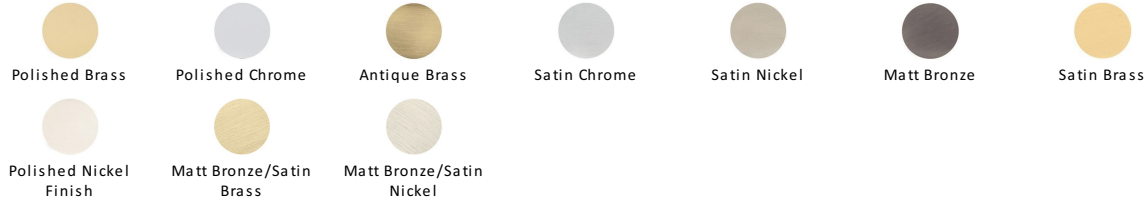

## Hexagonal Cabinet Pull Handle with Plate

PL4422 128-PC

Heritage Brass Cabinet Pull Hexagonal Design with Plate 128mm CTC Polished Chrome Finish

**Material:**  
Solid Brass

**Finish:**  
Polished Chrome

### Available Finishes

### Available Sizes

#### Polished Chrome

A bold, contemporary finish; low maintenance and easy to clean. The mirror effect reflects light and colour and will complement any colour scheme