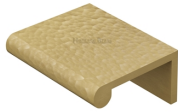

## Edge Pull Cabinet Handle Hammered Design - 40mm Width

HAMEPR50 40-SB

Heritage Brass Hammered EPR Edge Pull Cabinet Handle 50mm Satin Brass finish

**Material:**  
 Solid Brass

**Finish:**  
 Satin Brass

### Available Finishes

Polished Brass

Polished Chrome

Antique Brass

Satin Nickel

Matt Bronze

Satin Brass

### Available Sizes

50 mm

100 mm

200 mm

#### Satin Brass

A modern alternative to the traditional polished brass, this attractive brushed texture beautifully mellows and adds warmth to both a traditional and a soft contemporary décor.