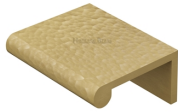

## Edge Pull Cabinet Handle Hammered Design - 40mm Width

HAMEPR50 40-SB

Heritage Brass Hammered EPR Edge Pull Cabinet Handle 50mm Satin Brass finish

**Material:**  
Solid Brass

**Finish:**  
Satin Brass

### Available Finishes

Polished Brass

Polished Chrome

Antique Brass

Satin Nickel

Matt Bronze

Satin Brass

### Available Sizes

50 mm

100 mm

200 mm

#### Satin Brass

A modern alternative to the traditional polished brass, this attractive brushed texture beautifully mellows and adds warmth to both a traditional and a soft contemporary décor.