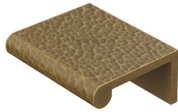

Edge Pull Cabinet Handle Hammered Design - 40mm Width

HAMEPR50 40-AT

Heritage Brass Hammered EPR Edge Pull Cabinet Handle 50mm Antique Brass finish

Material:
Solid Brass

Finish:
Antique Brass

Available Finishes

Polished Brass

Polished Chrome

Antique Brass

Satin Nickel

Matt Bronze

Satin Brass

Available Sizes

50 mm