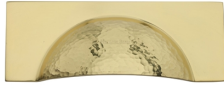

Hampshire Drawer Cup Pull Hammered Design

HAM2764-PB

Heritage Brass Drawer Cup Pull Hampshire Hammered Design 57mm CTC Polished Brass Finish

Material:

Solid Brass

Finish:

Polished Brass

Available Finishes

Polished Brass

Polished Chrome

Antique Brass

Satin Nickel

Matt Bronze

Satin Brass

Product Dimensions (All dimensions are in millimeters unless otherwise indicated)

Length	112	CTC	57	Width	42	Projection	21
Finger Clearance - Width	75	Finger Clearance - Height	18				

About the Finish

Polished Brass

Warm, mellow with a sense of heritage and comfort this highly polished finish is opulent without being flamboyant. Polished Brass coordinates perfectly with traditional décor.