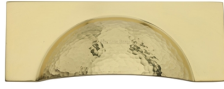

## Hampshire Drawer Cup Pull Hammered Design

HAM2764-PB

Heritage Brass Drawer Cup Pull Hampshire Hammered Design 57mm CTC Polished Brass Finish

**Material:**

Solid Brass

**Finish:**

Polished Brass

### Available Finishes

Polished Brass

Polished Chrome

Antique Brass

Satin Nickel

Matt Bronze

Satin Brass