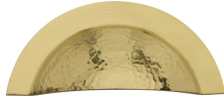

Crescent Drawer Cup Pull Hammered Design

HAM1730-PB

Heritage Brass Drawer Cup Pull Crescent Hammered Design Polished Brass finish

Material:
Solid Brass

Finish:
Polished Brass

Available Finishes

Polished Brass

Polished Chrome

Antique Brass

Satin Nickel

Matt Bronze

Satin Brass

Product Dimensions (All dimensions are in millimeters unless otherwise indicated)

Length	97	CTC	57	Width	43	Projection	18
Finger Clearance - Width	75	Finger Clearance - Height	15				

About the Finish

Polished Brass

Warm, mellow with a sense of heritage and comfort this highly polished finish is opulent without being flamboyant. Polished Brass coordinates perfectly with traditional décor.