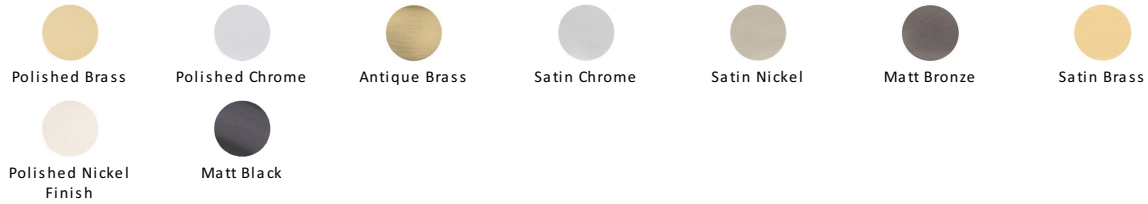

## EPTR Edge Pull Cabinet Handle

EPTR50-44-PB

Heritage Brass EPTR Edge Pull Cabinet Handle 50mm Polished Brass finish

**Material:**  
Solid Brass

**Finish:**  
Polished Brass

### Available Finishes

### Available Sizes