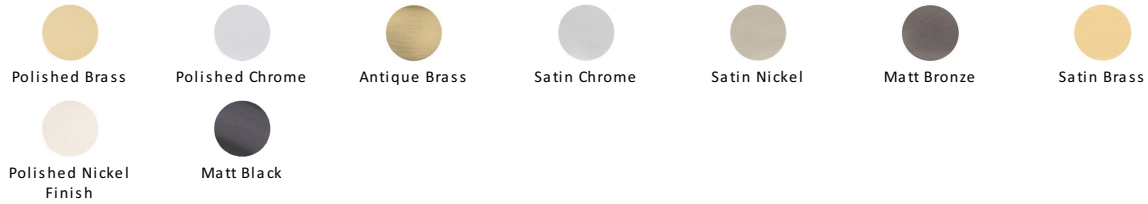

## EPTR Edge Pull Cabinet Handle

EPTR100-44-PC

Heritage Brass EPTR Edge Pull Cabinet Handle 100mm Polished Chrome finish

**Material:**  
Solid Brass

**Finish:**  
Polished Chrome

### Available Finishes

### Available Sizes

#### Polished Chrome

A bold, contemporary finish; low maintenance and easy to clean. The mirror effect reflects light and colour and will complement any colour scheme