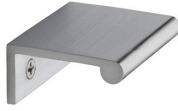

EPR Edge Pull Cabinet Handle

EPR50-40-SC

Heritage Brass EPR Edge Pull Cabinet Handle 50mm Satin Chrome finish

Material:
Solid Brass

Finish:
Satin Chrome

Available Finishes

Available Sizes

Product Dimensions (All dimensions are in millimeters unless otherwise indicated)

| | | | | | |
|---------------|----|--------------|----|---------------|---|
| Length | 50 | Width | 40 | Height | 3 |
|---------------|----|--------------|----|---------------|---|

About the Finish

Satin Chrome

The brush marks of satin chrome will appeal to those who favour an industrial yet contemporary chrome finish. Satin Chrome Finish is also less prone to finger marks than polished chrome.

Useful Information