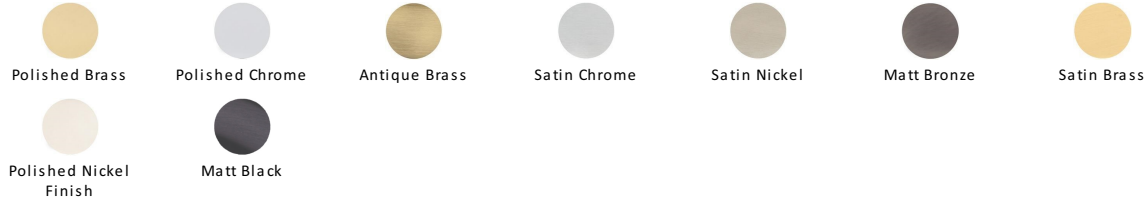

## EPR Edge Pull Cabinet Handle

EPR200-40-SC

Heritage Brass EPR Edge Pull Cabinet Handle 200mm Satin Chrome finish

**Material:**  
Solid Brass

**Finish:**  
Satin Chrome

### Available Finishes

### Available Sizes

#### Satin Chrome

The brush marks of satin chrome will appeal to those who favour an industrial yet contemporary chrome finish. Satin Chrome Finish is also less prone to finger marks than polished chrome.