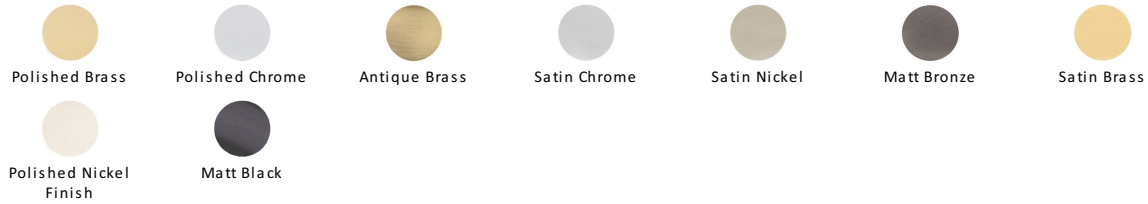

EPR Edge Pull Cabinet Handle

EPR100-40-SC

Heritage Brass EPR Edge Pull Cabinet Handle 100mm Satin Chrome finish

Material:
Solid Brass

Finish:
Satin Chrome

Available Finishes

Available Sizes

Product Dimensions (All dimensions are in millimeters unless otherwise indicated)

Length	100	Width	40	Height	3
---------------	-----	--------------	----	---------------	---

About the Finish

Satin Chrome

The brush marks of satin chrome will appeal to those who favour an industrial yet contemporary chrome finish. Satin Chrome Finish is also less prone to finger marks than polished chrome.