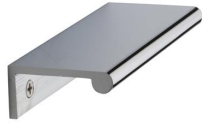

EPR Edge Pull Cabinet Handle

EPR100-40-PC

Heritage Brass EPR Edge Pull Cabinet Handle 100mm Polished Chrome finish

Material:
Solid Brass

Finish:
Polished Chrome

Available Finishes

Available Sizes

Product Dimensions (All dimensions are in millimeters unless otherwise indicated)

Length	100	Width	40	Height	3
---------------	-----	--------------	----	---------------	---

About the Finish

Polished Chrome

A bold, contemporary finish; low maintenance and easy to clean. The mirror effect reflects light and colour and will complement any colour scheme