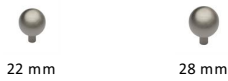

## Sphere Cabinet Knob

C8323 28-SN

Heritage Brass Cabinet Knob Sphere Design 28mm Satin Nickel finish

**Material:**  
Solid Brass

**Finish:**  
Satin Nickel

### Available Sizes

### Product Dimensions (All dimensions are in millimeters unless otherwise indicated)

<b>Projection</b>	38	<b>Maximum Diameter</b>	28	<b>Base</b>	6
-------------------	----	-------------------------	----	-------------	---

#### Satin Nickel

With its honeyed grey tone created by brushed nickel plating on brass, this finish closely matches Stainless Steel but offers a warm and subtle alternative which is popular in traditional and modern décors.