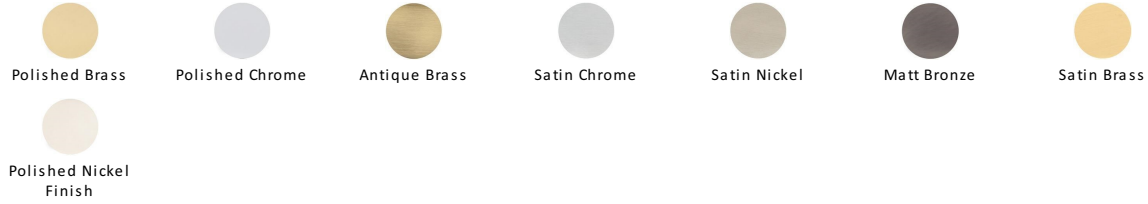

## Sphere Cabinet Knob

C8323 28-SN

Heritage Brass Cabinet Knob Sphere Design 28mm Satin Nickel finish

**Material:**  
Solid Brass

**Finish:**  
Satin Nickel

### Available Finishes

### Available Sizes

#### Satin Nickel

With its honeyed grey tone created by brushed nickel plating on brass, this finish closely matches Stainless Steel but offers a warm and subtle alternative which is popular in traditional and modern décors.