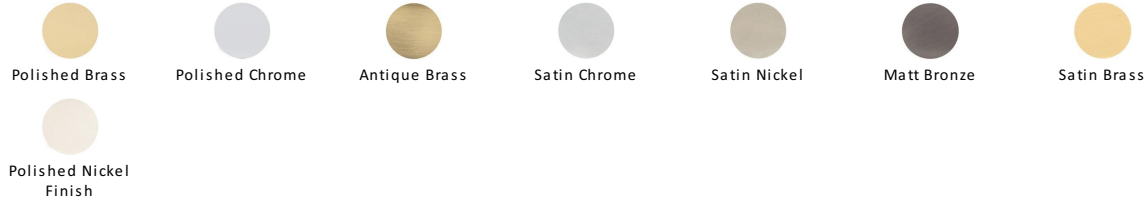

Sphere Cabinet Knob

C8323 28-PB

Heritage Brass Cabinet Knob Sphere Design 28mm Polished Brass finish

Material:
Solid Brass

Finish:
Polished Brass

Available Finishes

Available Sizes

Product Dimensions (All dimensions are in millimeters unless otherwise indicated)

Projection	38	Maximum Diameter	28	Base	6
-------------------	----	-------------------------	----	-------------	---

About the Finish

Polished Brass

Warm, mellow with a sense of heritage and comfort this highly polished finish is opulent without being flamboyant. Polished Brass coordinates perfectly with traditional décor.