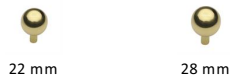

Sphere Cabinet Knob

C8323 28-PB

Heritage Brass Cabinet Knob Sphere Design 28mm Polished Brass finish

Material:
Solid Brass

Finish:
Polished Brass

Available Finishes

Available Sizes

Product Dimensions (All dimensions are in millimeters unless otherwise indicated)

Projection	38	Maximum Diameter	28	Base	6
-------------------	----	-------------------------	----	-------------	---

About the Finish

Polished Brass

Warm, mellow with a sense of heritage and comfort this highly polished finish is opulent without being flamboyant. Polished Brass coordinates perfectly with traditional décor.