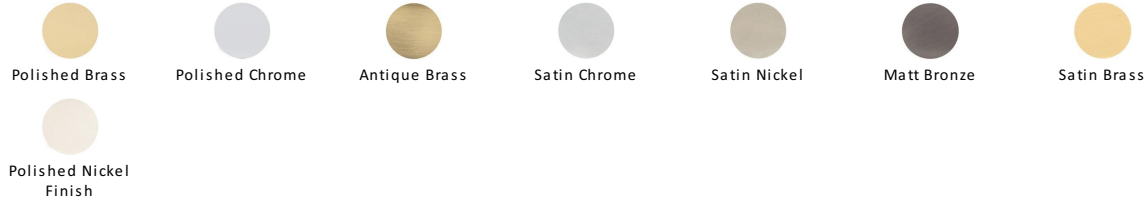

Sphere Cabinet Knob

C8323 22-SB

Heritage Brass Cabinet Knob Sphere Design 22mm Satin Brass finish

Material:
Solid Brass

Finish:
Satin Brass

Available Finishes

Available Sizes

Product Dimensions (All dimensions are in millimeters unless otherwise indicated)

Projection	32	Maximum Diameter	22	Base	6
-------------------	----	-------------------------	----	-------------	---

About the Finish

Satin Brass

A modern alternative to the traditional polished brass, this attractive brushed texture beautifully mellows and adds warmth to both a traditional and a soft contemporary décor.