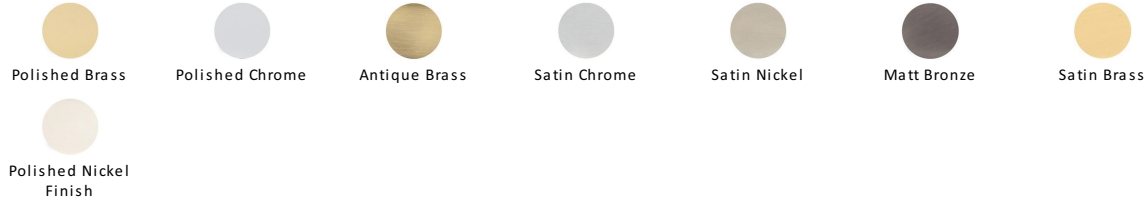

Ball Cabinet Knob

C8321 38-SC

Heritage Brass Cabinet Knob Ball Design 38mm Satin Chrome finish

Material:
Solid Brass

Finish:
Satin Chrome

Available Finishes

Available Sizes

Product Dimensions (All dimensions are in millimeters unless otherwise indicated)

Projection	48	Maximum Diameter	38	Base	38
-------------------	----	-------------------------	----	-------------	----

About the Finish

Satin Chrome

The brush marks of satin chrome will appeal to those who favour an industrial yet contemporary chrome finish. Satin Chrome Finish is also less prone to finger marks than polished chrome.