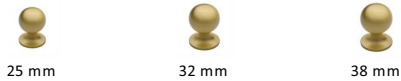

## Ball Cabinet Knob

C8321 38-SB

Heritage Brass Cabinet Knob Ball Design 38mm Satin Brass finish

**Material:**  
Solid Brass

**Finish:**  
Satin Brass

### Available Sizes