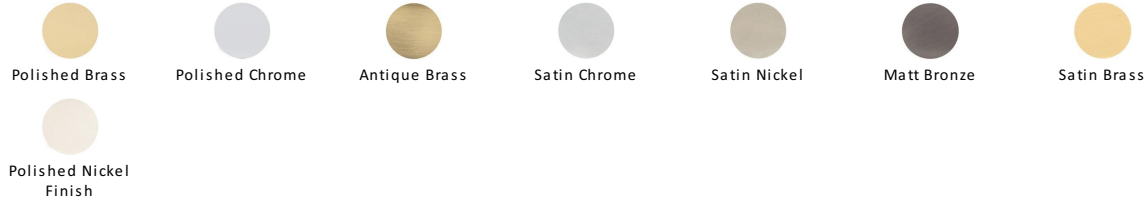

Ball Cabinet Knob

C8321 38-PB

Heritage Brass Cabinet Knob Ball Design 38mm Polished Brass finish

Material:
Solid Brass

Finish:
Polished Brass

Available Finishes

Available Sizes

Product Dimensions (All dimensions are in millimeters unless otherwise indicated)

Projection	48	Maximum Diameter	38	Base	38
-------------------	----	-------------------------	----	-------------	----

About the Finish

Polished Brass

Warm, mellow with a sense of heritage and comfort this highly polished finish is opulent without being flamboyant. Polished Brass coordinates perfectly with traditional décor.