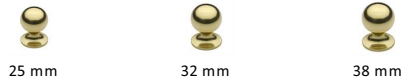

Ball Cabinet Knob

C8321 38-PB

Heritage Brass Cabinet Knob Ball Design 38mm Polished Brass finish

Material:
Solid Brass

Finish:
Polished Brass

Available Finishes

Available Sizes

Product Dimensions (All dimensions are in millimeters unless otherwise indicated)

Projection	48	Maximum Diameter	38	Base	38
-------------------	----	-------------------------	----	-------------	----

About the Finish

Polished Brass

Warm, mellow with a sense of heritage and comfort this highly polished finish is opulent without being flamboyant. Polished Brass coordinates perfectly with traditional décor.