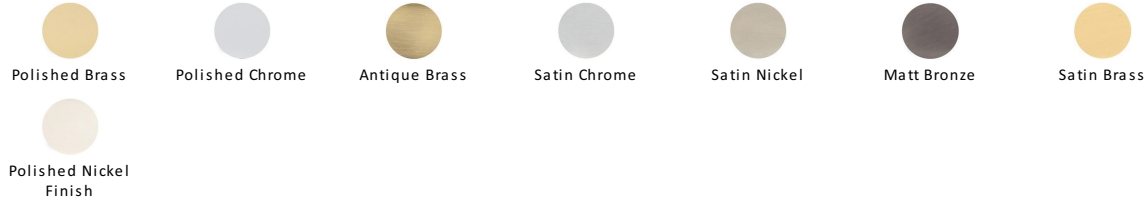

Ball Cabinet Knob

C8321 32-SN

Heritage Brass Cabinet Knob Ball Design 32mm Satin Nickel finish

Material:
Solid Brass

Finish:
Satin Nickel

Available Finishes

Available Sizes

Product Dimensions (All dimensions are in millimeters unless otherwise indicated)

Projection	43	Maximum Diameter	32	Base	32
-------------------	----	-------------------------	----	-------------	----

About the Finish

Satin Nickel

With its honeyed grey tone created by brushed nickel plating on brass, this finish closely matches Stainless Steel but offers a warm and subtle alternative which is popular in traditional and modern décors.