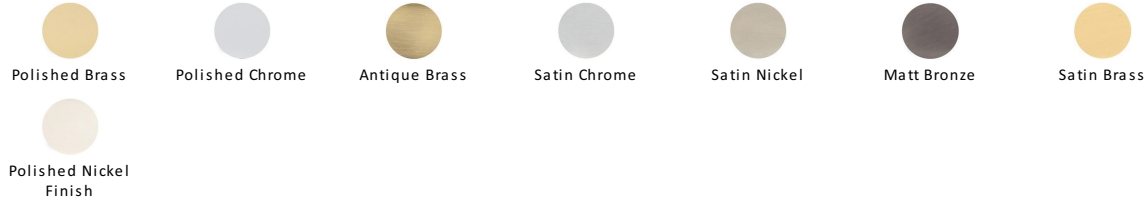

Ball Cabinet Knob

C8321 32-SN

Heritage Brass Cabinet Knob Ball Design 32mm Satin Nickel finish

Material:
 Solid Brass

Finish:
 Satin Nickel

Available Finishes

Available Sizes

Product Dimensions (All dimensions are in millimeters unless otherwise indicated)

About the Finish

Satin Nickel

With its honeyed grey tone created by brushed nickel plating on brass, this finish closely matches Stainless Steel but offers a warm and subtle alternative which is popular in traditional and modern décors.