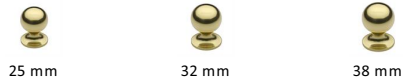

## Ball Cabinet Knob

C8321 32-PB

Heritage Brass Cabinet Knob Ball Design 32mm Polished Brass finish

**Material:**  
Solid Brass

**Finish:**  
Polished Brass

### Available Sizes