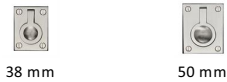

Flush Ring Cabinet Pull

C6337 50-SN

Heritage Brass Cabinet Pull Flush Ring Design 50mm Satin Nickel finish

Material:
Solid Brass

Finish:
Satin Nickel

Available Finishes

Available Sizes

Product Dimensions (All dimensions are in millimeters unless otherwise indicated)

Length	63	Width	50
---------------	----	--------------	----

About the Finish

Satin Nickel

With its honeyed grey tone created by brushed nickel plating on brass, this finish closely matches Stainless Steel but offers a warm and subtle alternative which is popular in traditional and modern décors.